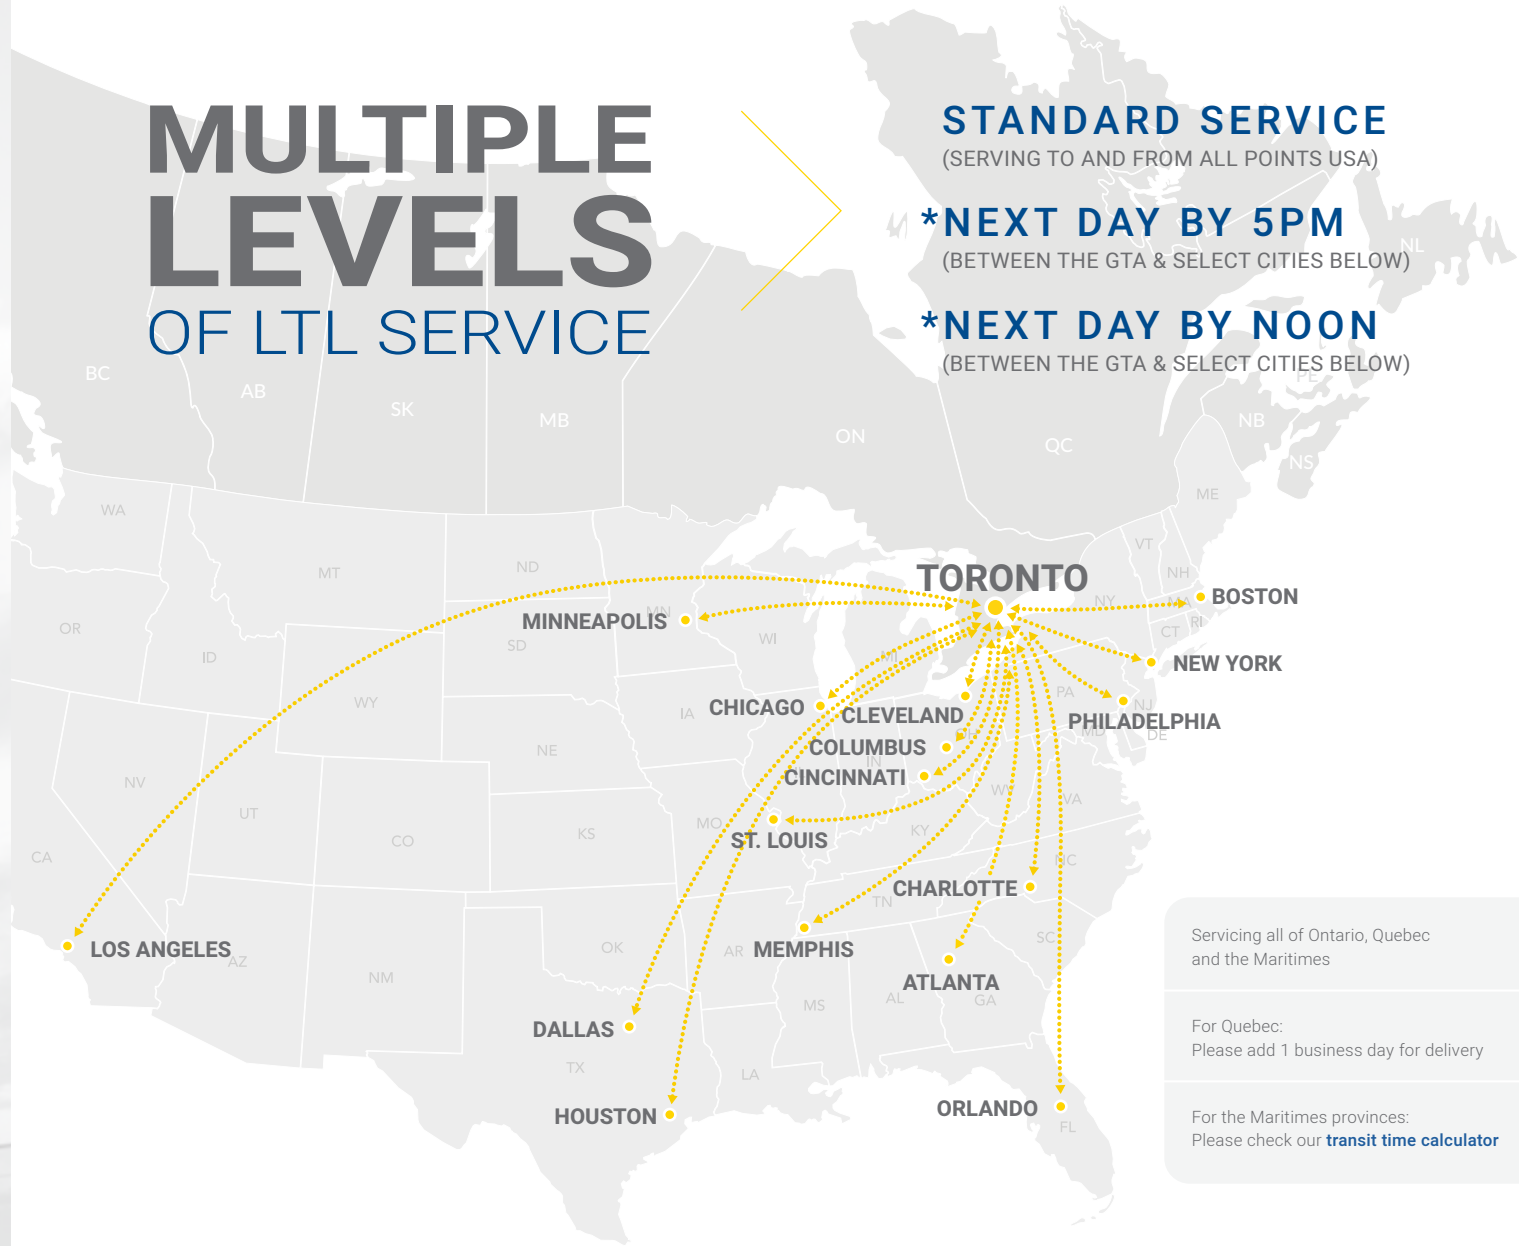

# CROSS BORDER EXPEDITED LTL SERVICE

Daily scheduled service between Toronto & select U.S. cities

## MULTIPLE LEVELS OF LTL SERVICE

**STANDARD SERVICE**  
(SERVING TO AND FROM ALL POINTS USA)

**\*NEXT DAY BY 5PM**  
(BETWEEN THE GTA & SELECT CITIES BELOW)

**\*NEXT DAY BY NOON**  
(BETWEEN THE GTA & SELECT CITIES BELOW)

Servicing all of Ontario, Quebec and the Maritimes

For Quebec:  
Please add 1 business day for delivery

For the Maritimes provinces:  
Please check our [transit time calculator](#)

### DAILY SCHEDULED SERVICE WITH INDUSTRY-LEADING TRANSIT TIMES BETWEEN TORONTO (GTA) AND THE USA

- |                                     |                                  |                                |
|-------------------------------------|----------------------------------|--------------------------------|
| * BOSTON, MA ..... OVERNIGHT        | * COLUMBUS, OH ..... OVERNIGHT   | ATLANTA, GA ..... 2 DAYS       |
| * NEW YORK CITY, NY ..... OVERNIGHT | * CINCINNATI, OH ..... OVERNIGHT | ORLANDO, FL ..... 3 DAYS       |
| * PHILADELPHIA, PA ..... OVERNIGHT  | MINNEAPOLIS, MN ..... 2 DAYS     | DALLAS, TX ..... 3-4 DAYS      |
| * CHICAGO, IL ..... OVERNIGHT       | MEMPHIS, TN ..... 2 DAYS         | HOUSTON, TX ..... 3-4 DAYS     |
| * CLEVELAND, OH ..... OVERNIGHT     | CHARLOTTE, NC ..... 2 DAYS       | LOS ANGELES, CA ..... 2-4 DAYS |